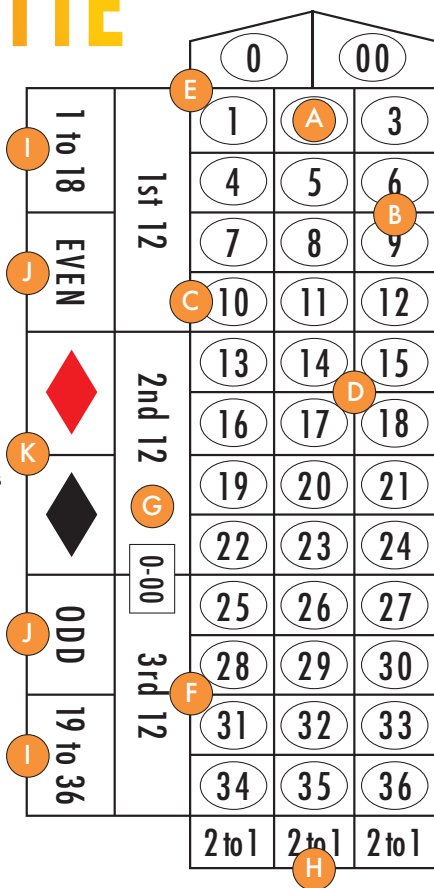

ROULETTE

ODDS

- A. Single Number
(Straight Up)
Pays 35 to 1
- B. Two Numbers
(Split) Pays 17 to 1
- C. Three Numbers
(Straight Across)
Pays 11 to 1
- D. Four Numbers
Pays 8 to 1
- E. Five Numbers
Pays 6 to 1
- F. Six Numbers Across
Pays 5 to 1
- G. Dozen
(Twelve Numbers)
Pays 2 to 1
- H. Column
(Twelve Numbers)
Pays 2 to 1
- I. 1 to 18 or 19 to 36
Pays Even
- J. Odd or Even
Pays Even
- K. Color (Red or Black)
Pays Even

PAYOFFS

NUMBER OF CHIPS BET	ONE NUMBER (STRAIGHT UP)	TWO NUMBERS (SPLIT)
1	35	17
2	70	34
3	105	51
4	140	68
5	175	85
6	210	102
7	245	119
8	280	136
9	315	153
10	350	170
11	385	187
12	420	204
13	455	221
14	490	238
15	525	255
16	560	272
17	595	289
18	630	306
19	665	323
20	700	340